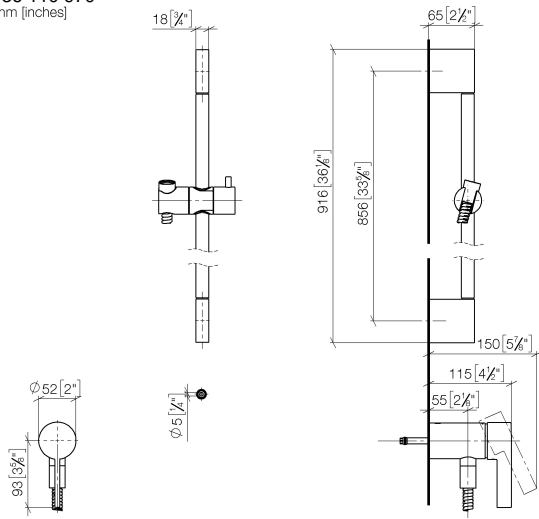

Concealed single-lever mixer with integrated shower connection with shower set without hand shower - Brushed Light Gold

IMO

36 110 970

- metal shower hose 1750mm with integrated anti-twist protection
- slide bar
- Pipe diameter 18 mm

Required miscellaneous

- Concealed wall mounting -**
- min. recess depth 80 mm
 - max. recess depth 105 mm

35 050 970 90

Required miscellaneous

- Hand shower FlowReduce -
Brushed Light Gold**

28 018 979-27
0010

Concealed single-lever mixer with integrated shower connection with shower set without hand shower - Brushed Light Gold

IMO

36 110 970
mm [inches]

36 110 970

Spare parts list

No.	Item Number	Name	Quantity used	Delivery time
1	05 17 20 726 02 90	fixing set	1	2
2	09 31 11 049 90	pin	2	2
3	04 31 11 113 00 90	pin	2	2
4	08 17 97 054-27	holder	2	60
5	90 28 22 597 00-27	holder	1	30
6	28 322 970-27	Metal shower hose 1/2" x 3/8" x 1750 mm - Brushed Light Gold	1	30
7	12 580 970-27	Slide unit - Brushed Light Gold	1	30
9	36 050 970-27	Concealed single-lever mixer with integrated shower connection - Brushed Light Gold	1	30